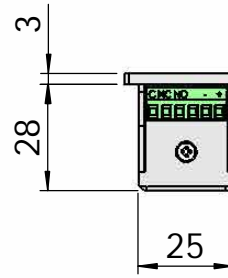

Montering för Modul

This document shall not be copied without owners written allowance and its content shall not be exposed for third part nor be used for unauthorized purpose.

Owner
Stendals EI AB

Title/Description
**STEP 92 med plan stolpe plös 5mm
Montering för Modul**

Drawing no. **ST9528**

Scale
1:2