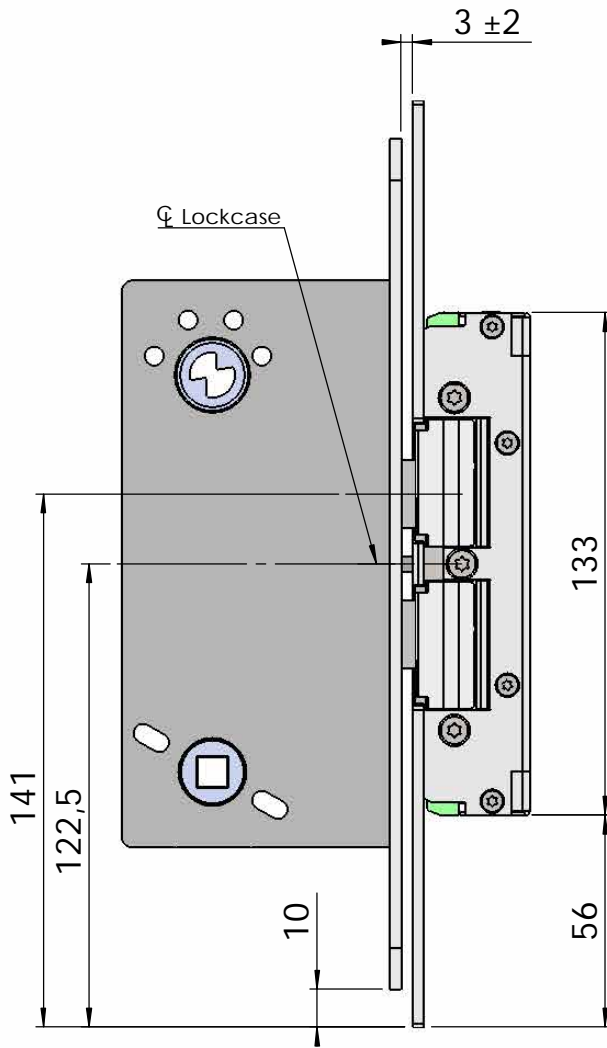

Montering för Modul

This document shall not be copied without owners written allowance and its content shall not be exposed for third part nor be used for unauthorized purpose.

Owner
Stendals EI AB

Title/Description
**STEP 92 med plan stolpe plös 5mm
Montering för Modul**

Drawing no. **ST9528**

Scale
1:2