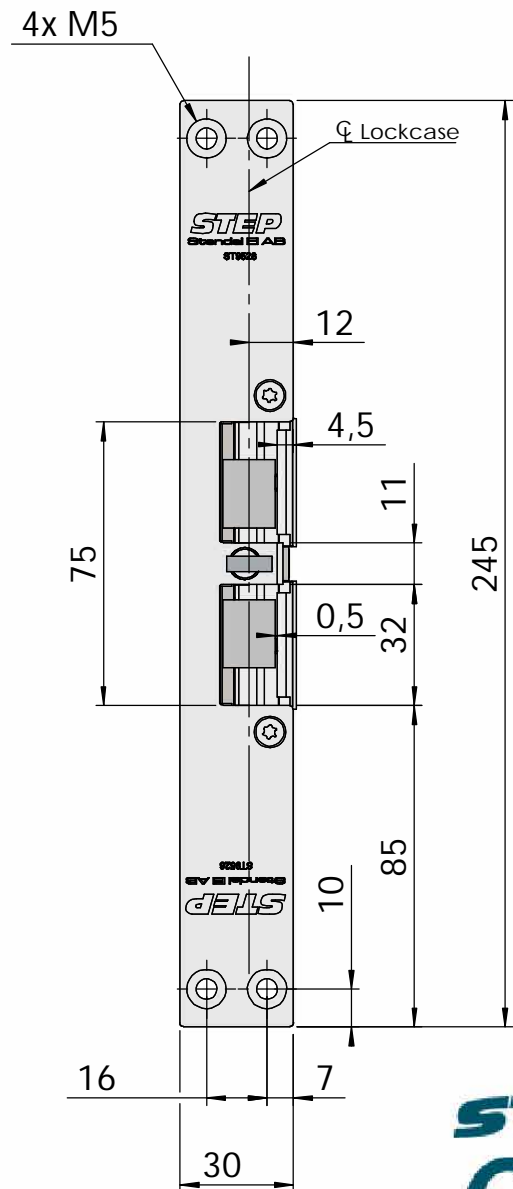

Montering för Modul

This document shall not be copied without owners written allowance and its content shall not be exposed for third part nor be used for unauthorized purpose.

Owner
Stendals EI AB

Title/Description
**STEP 92 med plan stolpe plös 5mm
Montering för Modul**

Drawing no. **ST9528**

Scale
1:2