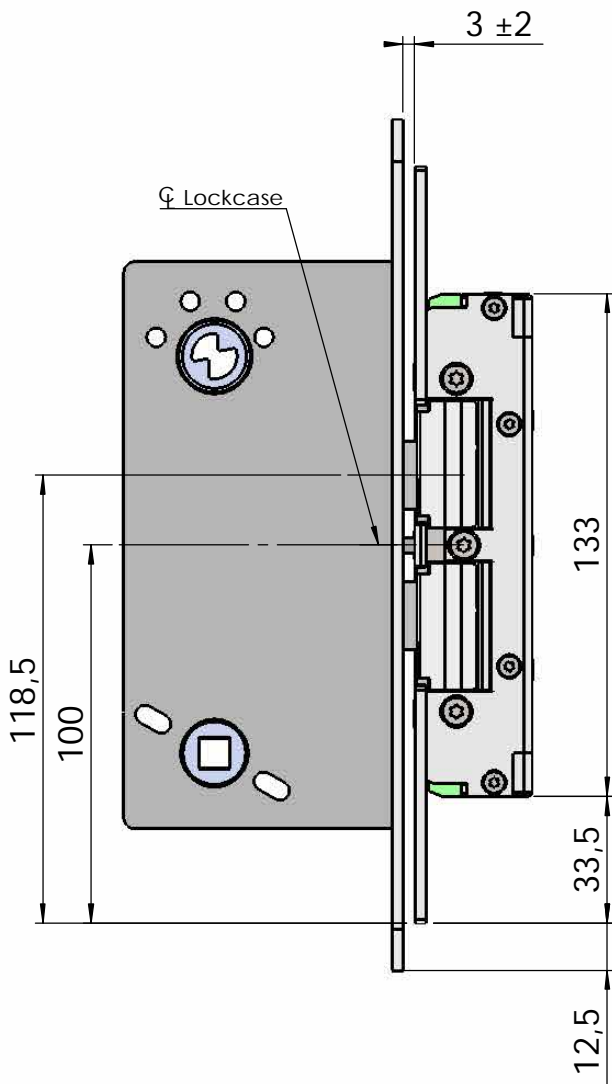

Montering för Modul

This document shall not be copied without owners written allowance and its content shall not be exposed for third part nor be used for unauthorized purpose.

Owner
Stendals EI AB

Title/Description
**STEP 92 med plan stolpe plös 15mm
Montering för Modul**

Drawing no.
ST9508

Scale
1:2