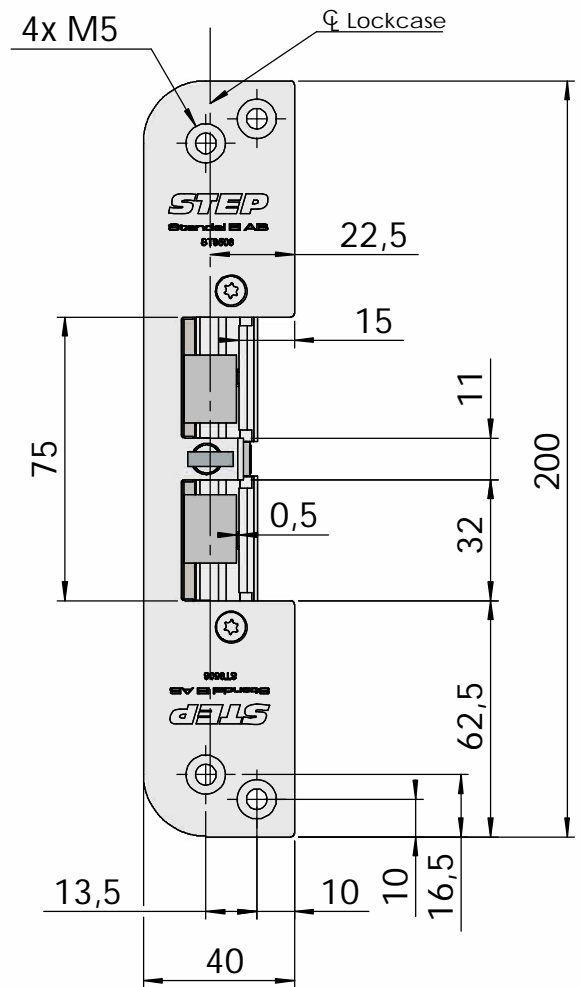

Montering för Modul

This document shall not be copied without owners written allowance and its content shall not be exposed for third part nor be used for unauthorized purpose.

Owner
Stendals EI AB

Title/Description
**STEP 92 med plan stolpe plös 15mm
Montering för Modul**

Drawing no.
ST9508

Scale
1:2