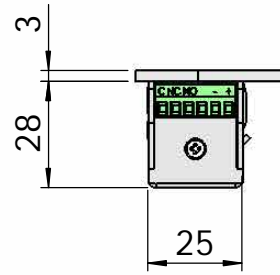

Montering för Modul

This document shall not be copied without owners written allowance and its content shall not be exposed for third part nor be used for unauthorized purpose.

Owner
Stendals EI AB

Title/Description
**STEP 92 med plan stolpe plös 15mm
Montering för Modul**

Drawing no.
ST9508

Scale
1:2