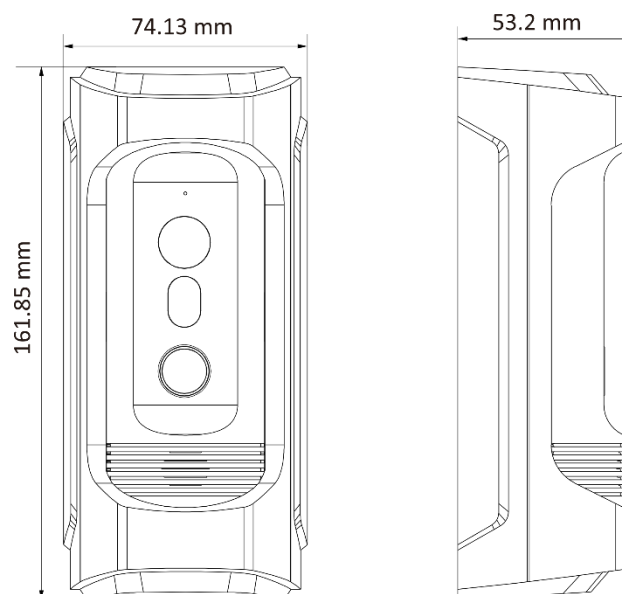

▪ Specification

System parameters	
Operation system	Embedded Linux operation system
ROM	32 M
RAM	256 M
Processor	Embedded MCU Processor
Display parameters	
Screen size	/
Operation method	/
Type	/
Resolution	/
Video parameters	
Lens	1
Resolution	Main stream : 1920 × 1080 Sub stream : 640 × 480
FOV	Horizontal:95° Vertical:54°
Wide dynamic range (WDR)	Support
Supplement light	IR supplement
Video compression standard	H.264
Audio parameters	
Audio input	Built-in omnidirectional microphone
Audio compression standard	G.711 U , G.711 A
Audio output	Built-in loudspeaker (More than 80 dB within 30 cm)
Audio compression bitrate	64 Kbps
Audio quality	Noise suppression and echo cancellation
Volume adjustment	Adjustable
Capacity	
Face capacity	/
Card capacity	/
Linked indoor station capacity	1
Sub door station capacity	16
Network parameters	
Network protocol	TCP/IP, RSTP, SIP
Wi-Fi	/
Bluetooth	/
3G/4G	/
Device interfaces	
Alarm input	1
Network interface	1 RJ-45, 10/100 Mbps self-adaptive
Lock control	1 relay, Max. to 30 VDC, 2 A)
General	
Button	1
Installation	Surface mounting

Weight	Net Weight: 0.795 kg Gross Weight: 0.992 kg
Protective level	IP65, IK09
Working temperature	-30 °C to 50 °C(-22 °F to 122 °F)
Working humidity	10% to 90% (no-condensing)
Dimension (W × H × D)	161.85 mm × 74.13 mm × 53.2 mm(6.37" × 2.92" × 2.09")
Battery	/
Power supply	12 VDC, IEEE802.3af, standard PoE
Application environment	Outdoor and Indoor
Power consumption	< 10 W
Language	English,French,Portuguese,Spanish,Russian,German,Italian,Polish,Arabic,Turkish,Vietnamese,Hungarian,Dutch,Romanian,Czech,Bulgarian,Ukrainian,Croatian,Serbian,Greek,Slovakia,BrazilianPortuguese

▪ Available Model

DS-KB8113-IME1(B)

▪ Dimension

Headquarters

No.555 Qianmo Road, Binjiang District,
Hangzhou 310051, China
T +86-571-8807-5998
www.hikvision.com

Follow us on social media to get the latest product and solution information.